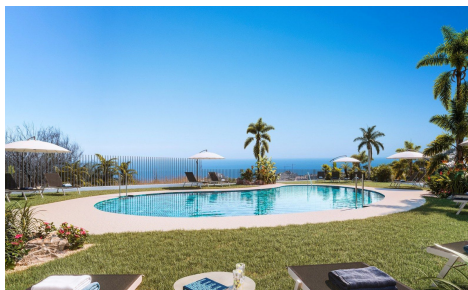

IM80179P

Penthouse in Benalmadena

€599,000

3

2

121m²

N/A

This exclusive private development is located in a privileged area of Benalmádena. Thanks to its elevated location, all homes will enjoy incredible panoramic views of the sea and the coast. The terraced layout overlooking the Mediterranean Sea means that each and every one of the 49 apartments and 2 townhouses enjoys bright rooms thanks to natural light. The complex offers 2 and 3 bedroom homes with large terraces, bright penthouses, and townhouses with private gardens and terraces. The sloping terrain allows for staggered housing, with large terraces that are further enhanced by glass railings that appear to blend seamlessly with the sea in front, allowing for maximum appreciation of the...(Ask for More Details!)