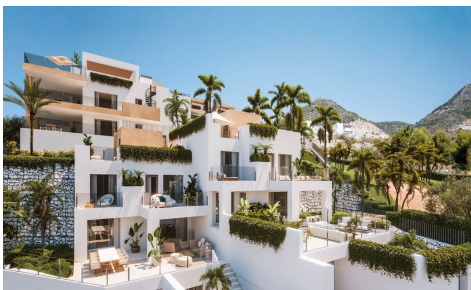

IM80179P

Penthouse in Benalmadena

€599,000

3

2

121m²

N/A

This exclusive private development is located in a privileged area of Benalmádena. Thanks to its elevated location, all homes will enjoy incredible panoramic views of the sea and the coast. The terraced layout overlooking the Mediterranean Sea means that each and every one of the 49 apartments and 2 townhouses enjoys bright rooms thanks to natural light. The complex offers 2 and 3 bedroom homes with large terraces, bright penthouses, and townhouses with private gardens and terraces. The sloping terrain allows for staggered housing, with large terraces that are further enhanced by glass railings that appear to blend seamlessly with the sea in front, allowing for maximum appreciation of the...(Ask for More Details!)