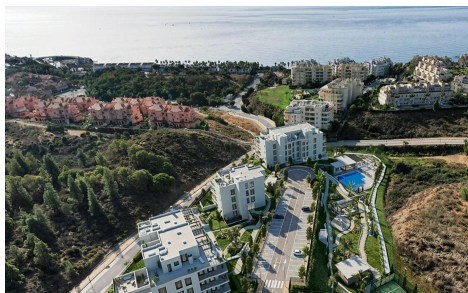

MLS43386A

***** APARTMENTS AND PENTHOUSES TO ENJOY THEIR SEA VIEWS AND COMMON AREAS, VERY CLOSE TO THE BEACH !!!**

3

2

153m²

N/A

*** APARTMENTS AND PENTHOUSES TO ENJOY THEIR SEA VIEWS AND COMMON AREAS, VERY CLOSE TO THE BEACH !!! . New development of apartments and penthouses in Mijas Costa, in an unmatched location on the western coast, close to the Calaburra lighthouse in the El Chaparral area, an ideal place to enjoy all the nature and environment offered by Mijas Costa, just 700 meters from the Mediterranean Sea , on the skirts of the Sierra de Mijas, with direct connection to Malaga and the main cities of the Costa del Sol. A project with a total of 55 new apartments in Mijas from 1 to 3 bedrooms,...(Ask for More Details!)