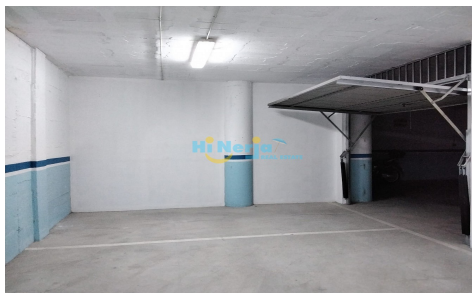

MLS47160L

Parking in Torrox Costa **€33,000**

0

0

37m²

N/A

N/A

Double garage, is in the East area of Torrox Costa