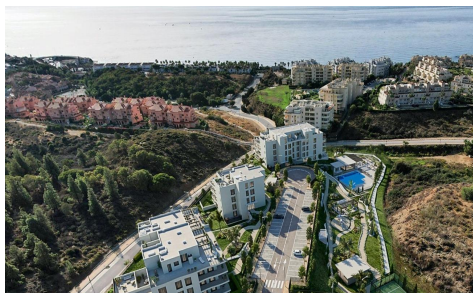

MLS56524Z

**\*\*\* APARTMENTS AND PENTHOUSES TO ENJOY THEIR SEA VIEWS AND COMMON AREAS, VERY CLOSE TO THE BEACH !!! €451,000**

2

2

98m<sup>2</sup>

N/A

\*\*\* APARTMENTS AND PENTHOUSES TO ENJOY THEIR SEA VIEWS AND COMMON AREAS, VERY CLOSE TO THE BEACH !!! . New development of apartments and penthouses in Mijas Costa, in an unmatched location on the western coast, close to the Calaburra lighthouse in the El Chaparral area, an ideal place to enjoy all the nature and environment offered by Mijas Costa, just 700 meters from the Mediterranean Sea , on the skirts of the Sierra de Mijas, with direct connection to Malaga and the main cities of the Costa del Sol. A project with a total of 55 new apartments in Mijas from 1 to 3 bedrooms,...(Ask for More Details!)