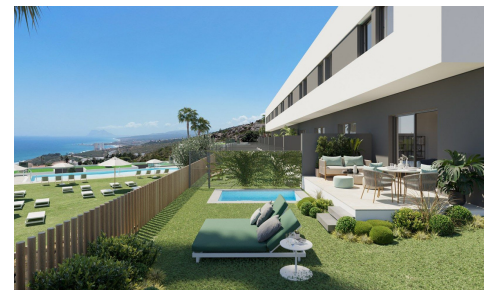

IM56230C

**Town House in Manilva**

**€299,000**

3

2

125m<sup>2</sup>

N/A

Discover your dream home perched on a hilltop, offering stunning views and luxurious living. These spacious townhouses, complete with large terraces, are designed to make you feel like the world is at your feet. Picture yourself enjoying breath taking sea views, a warm Mediterranean climate, and indulging in the local cuisine that will steal your heart. Each residence comes with a private parking space and access to top-notch amenities, including an infinity pool, a clubhouse with a spa, and a fully equipped gym, all exclusively for residents. Located near the prestigious Sotogrande area, you're surrounded by world-class golf courses and marinas, perfect for enjoying a variety of leisure activities. With...(Ask for More Details!)