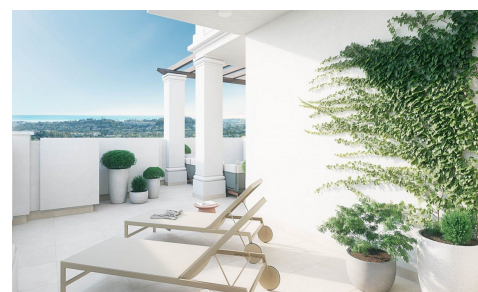

IM77265A

Apartment in Aloha

€683,000

3

2

145m²

N/A

A magnificent new development where you can enjoy the positive energy of the light and the sea on the Costa del Sol in the exclusive area of Nueva Andalucía, (Marbella). With unique views of the Mediterranean Sea and surrounded by tropical gardens that will surround you with magnificent sensations. Private residential complex with an innovative design inspired by the architecture of the area. 75 spacious 2 and 3 bedroom apartments with magnificent terraces and 24 hour security. Each flat offers an excellent south orientation and unrivalled views of the natural landscape of the Costa del Sol. Constructed with the highest quality materials and standards, both in the selection of materials...(Ask for More Details!)