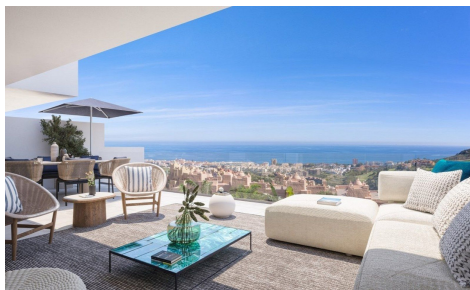

IM63340L

Penthouse in La Duquesa

€522,000

2

2

75m²

N/A

A development with 100 apartments in a magnificent residential area and in an extraordinary location. The two and three-bedroom apartments are distributed in different blocks resulting in a balanced ensemble. The project combines a modern design architecture wrapped with a perfectly studied landscaping that surrounds the building with its large gardens and common leisure areas that allow the client to enjoy a resort concept. Very spacious apartments, penthouses and ground floors with distributions, qualities and finishes designed so that the property is just what you are looking for. Every apartment has a large terrace, a key part of the entire apartment, a spacious extension with magnificent views. The location and...(Ask for More Details!)