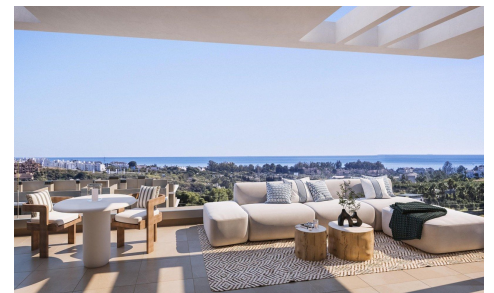

IM64806U

Penthouse in New Golden Mile

€545,000

2

2

106m²

N/A

This new development looks out to the Mediterranean sea, whilst being sheltered by the Sierra Bermeja mountains, blending blissfully into the natural landscape. Discover a thousand shades of sunrise across the horizon and indulge in the impressive sunsets that mark the beginning of long summer evenings. Whether on one of the large terraces, in your own private garden or on a panoramic penthouse solarium, wherever you are, you will have the Mediterranean at your feet. Do you want to enjoy the beach, sport or the mountains? Whatever your preference, you have everything on your doorstep: supermarkets, restaurants, boutiques, golf clubs, water sports, schools, hospitals. . . This new development brings...(Ask for More Details!)