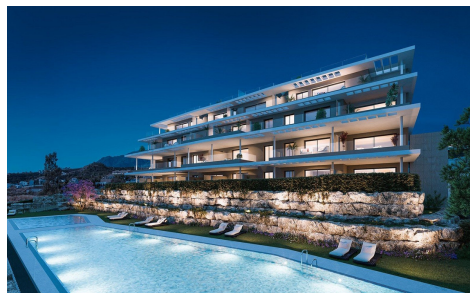

IM64806U

Penthouse in New Golden Mile

€545,000

2

2

106m²

N/A

This new development looks out to the Mediterranean sea, whilst being sheltered by the Sierra Bermeja mountains, blending blissfully into the natural landscape. Discover a thousand shades of sunrise across the horizon and indulge in the impressive sunsets that mark the beginning of long summer evenings. Whether on one of the large terraces, in your own private garden or on a panoramic penthouse solarium, wherever you are, you will have the Mediterranean at your feet. Do you want to enjoy the beach, sport or the mountains? Whatever your preference, you have everything on your doorstep: supermarkets, restaurants, boutiques, golf clubs, water sports, schools, hospitals. . . This new development brings...(Ask for More Details!)